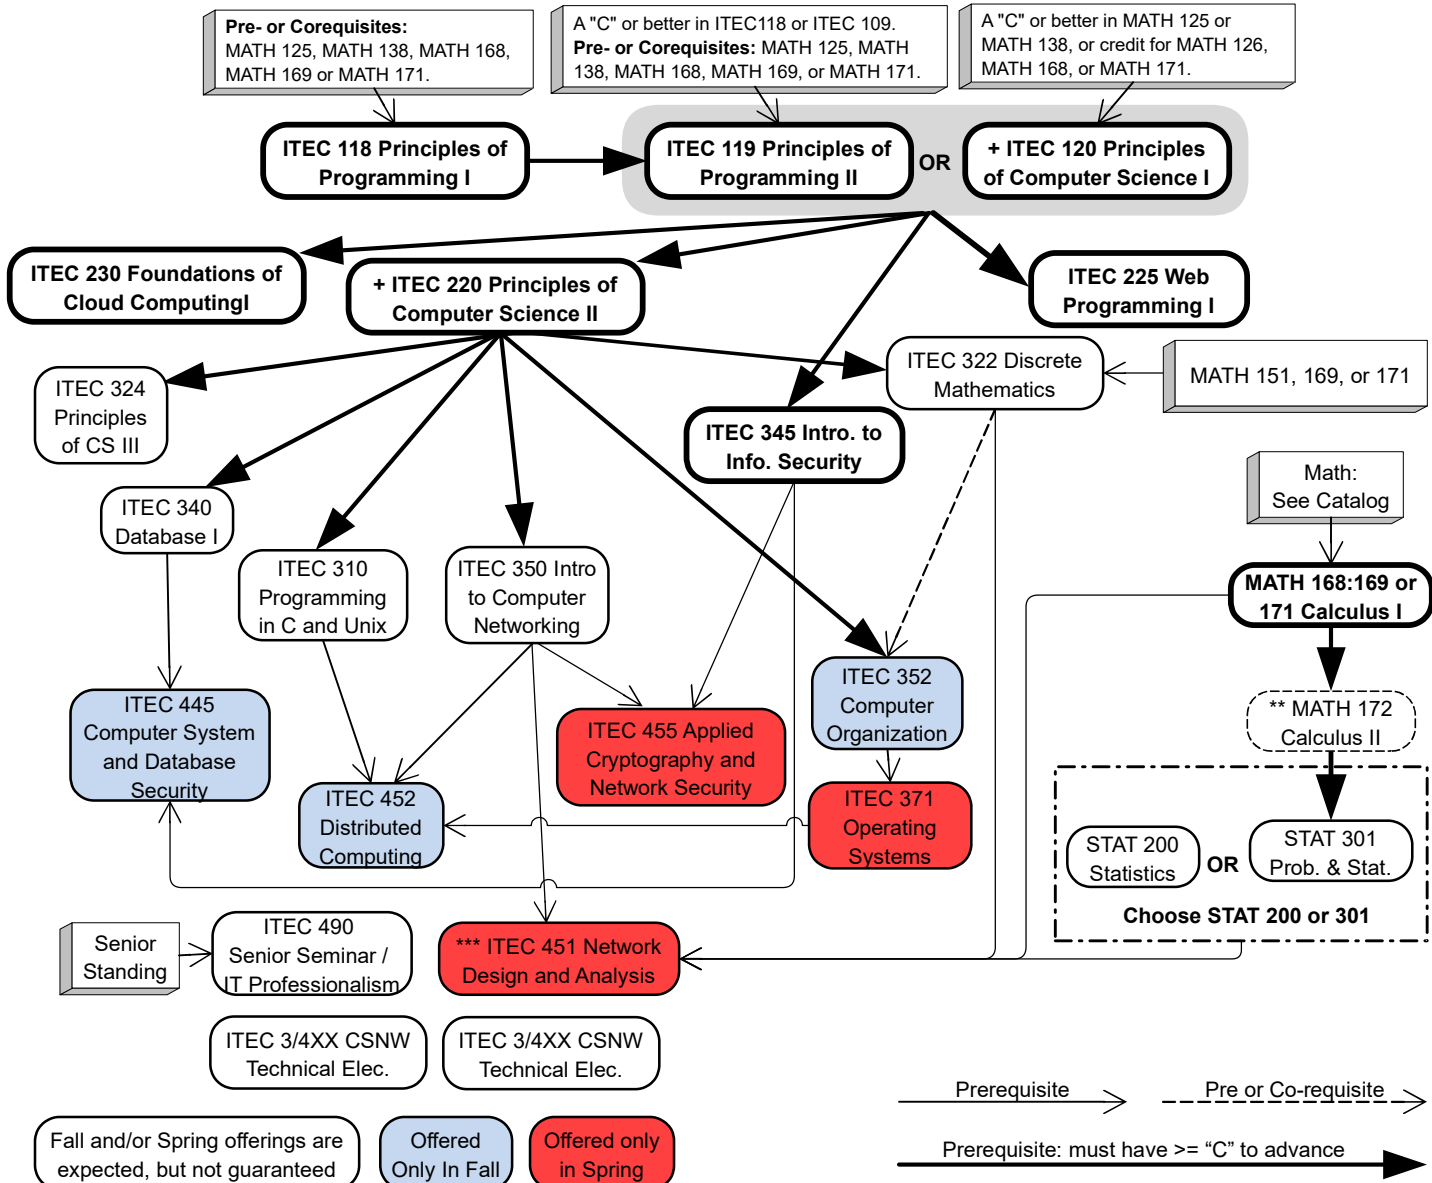

Networks Concentration 2023 - 2024

CSNW Technical Electives: Plus 6 additional credit hours chosen from any 300 or 400-level ITEC courses (except ITEC 301, ITEC 304, ITEC 307, ITEC 369, ITEC 381, ITEC 395, ITEC 398, ITEC 466, ITEC 493, ITEC 495, ITEC 496, ITEC 497, or ITEC 498) or any 500 or 600-level ITEC course approved by the School Director.

B.S. Requirements (6-8 credits):
 Two courses (each 3-4 hours), one of which must include a lab, chosen from: any Astronomy; any Biology (except BIOL 301:BIOL 302); any Chemistry; any Geology; any Physics.
 Courses used to meet the B.S. Requirements for a degree cannot be used to meet any other requirements for that degree.

Students with more than one concentration and/or major should evaluate each independently.

**** MATH 172** is NOT required for CSNW. It is a prerequisite for STAT 301.
***** ITEC 451** prerequisite either STAT 200 or 301.
+ ITEC 120 & ITEC 220 can only be attempted twice, including withdrawals.

Courses in bold boxes must be passed with a grade of "C" or better

Major GPA Requirement: 2.0 in all ITEC, MATH, STAT courses applied to the major, excluding courses used to meet the B.S. Requirement.

REAL Curriculum: This major fulfills the R and L areas. Students must fulfill the REAL Curriculum by identifying a combination of majors, minors, and certificates that meet their educational goals that complete the R, E, A, and L areas.